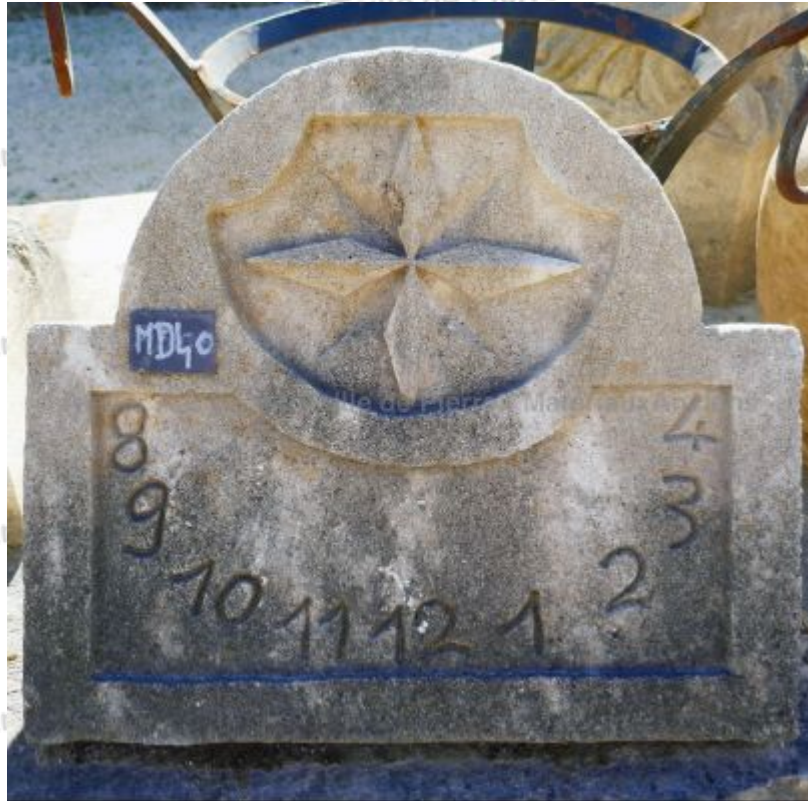

Sundial carved into a natural limestone

Sundial made in Estailades stone, aged and patined, rectangular, it is hand carved with Roman numerals and a lily.

Height 45 cm
Width 50 cm
Weight 20 kg
Thickness 5 cm